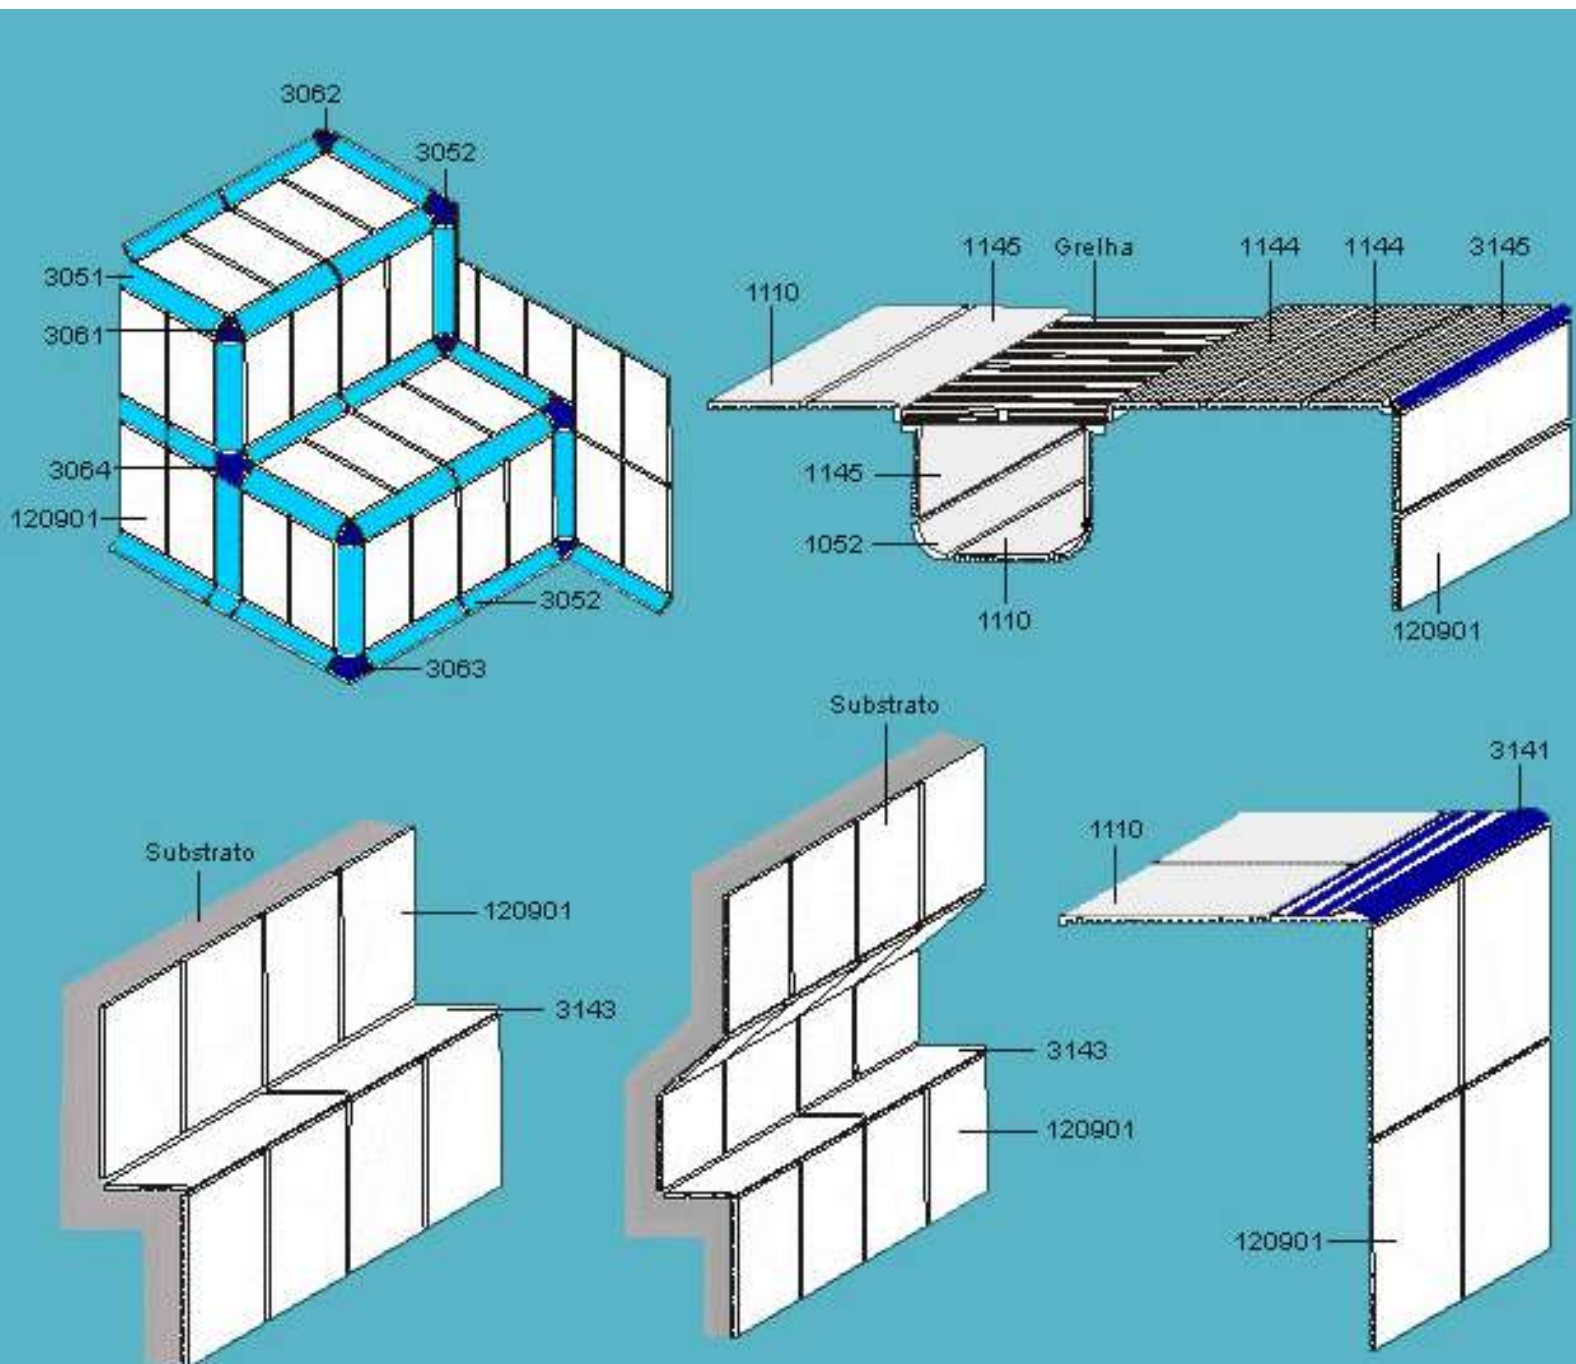

Solução Completa em Revestimentos

As peças especiais da coleção COMPETITION trazem acabamento profissional às piscinas, eliminando os “cantos vivos”, reduzindo o impacto nas extremidades com a utilização das bordas e peças de acabamentos.

E mais! A empresa KLINKER possui também uma linha de argamassas e rejantes especiais, que completam o sistema de alta performance e desempenho, garantindo uma piscina livre de patologias e ataques diversos.

Sistemas com peças especiais